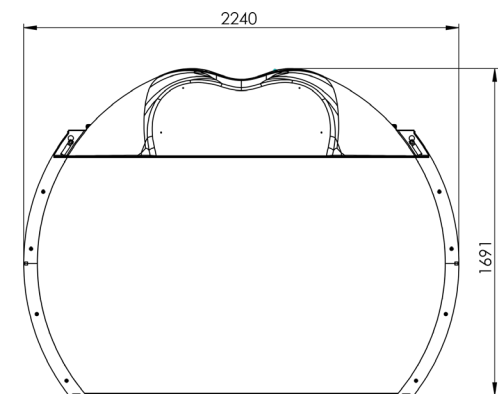

Nato Stock Number

Product Code	COBRA180VS
NSN	Awaiting allocation

Cobra Simulation Limited are a NATO registered entity NCAGE Code: U1L53
contact.cobra@cobrasimulation.com or +44 (0) 1506 634013