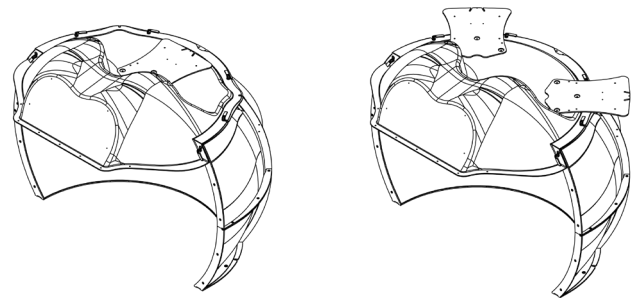

Cobra180 Venom[®] Datasheet

Technical Specs

Width mm	2184 (86 inches)
Depth mm	1709 (68 inches)
Height mm	1691 (67 inches)
Weight (Unboxed)	81kg (approx.)
Weight (boxed)	110 kg (approx.)
Box Dimensions Road/ Sea & Air	L2400 x D1200 x H1600 mm L95 x D47 x H63 inches
Screen Gain (Approx.)	0.8
Screen Colour	Grey
Horizontal (field of view)	180°
Vertical (field of view)	+/-40° (80°)
Average Resolution (upto)	1.56 arcmin/pix

Single

Dual

OmniFocus Single/ Dual Channel Optics

Venom Pro	DLP 5000I Laser UHD (Pixel Shift)
Venom Pro Plus	LCOS 1800I Lamp 4K (Native)
Venom 8K Ultra	LCOS 2200I Laser 8K (E-shift X)
Venom 8K Ultra Dual	LCOS 2200I Laser 8K (E-shift X) x 2

Flight Case Specs

Van Portable	L2304 x W1145 x H1590 mm L91 x W45 x H63 inches
Weight with Cobra 180V only	221kg (approx.)
Events Air Freight	L2280 x W1600 x H1360 mm L89 x W63 x H54 inches
Weight with Cobra 180V only	302kg (approx.)