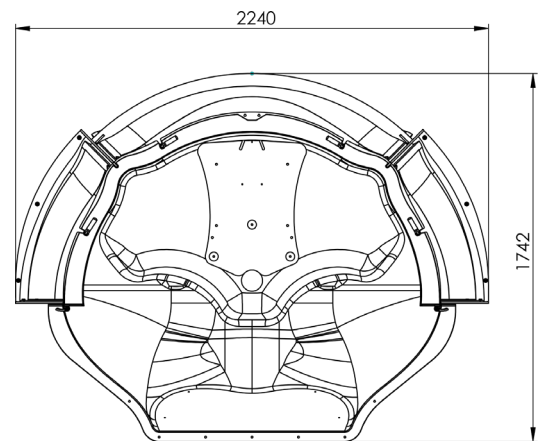

Nato Stock Number

Product Code	COBRA180VS
NSN	Awaiting allocation

Cobra Simulation Limited are a NATO registered entity NCAGE Code: U1L53
contact.cobra@cobrasimulation.com or +44 (0) 1506 634013