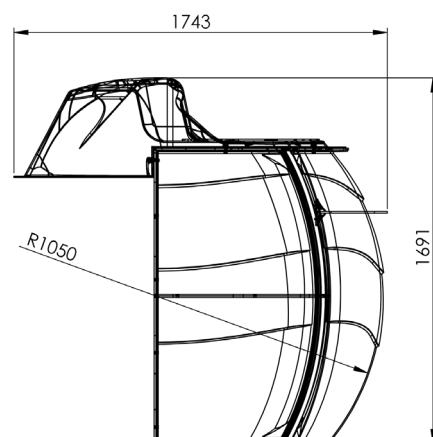

Nato Stock Number

Product Code	COBRA180VS
NSN	Awaiting allocation

Cobra Simulation Limited are a NATO registered entity NCAGE Code: U1L53
contact.cobra@cobrasimulation.com or +44 (0) 1506 634013