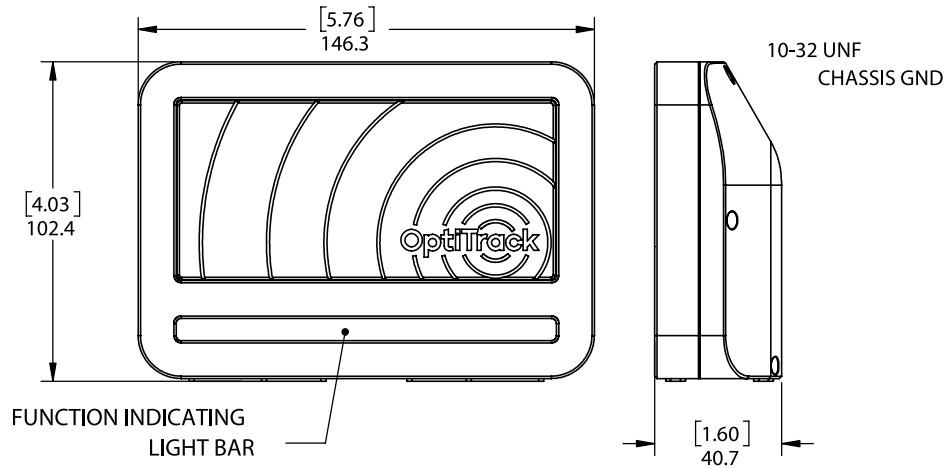

ActiveIO Base Station

Technical Drawing