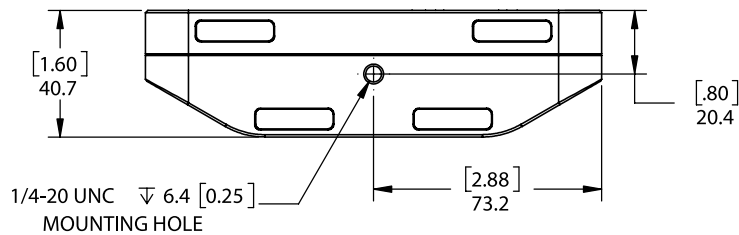

Physical Attributes	
Width	146.3 mm (5.76')
Height	102.4 mm (4.03')
Depth	40.7 mm (1.6')
Weight (includes lens)	0.571 kg (1.26 lbs)
Base Materials	Aluminum (Anodized) Housing with Polymer Antenna and Light Covers
Color	Black

## Technical Drawing

MOUNTING HOLE

ORIENT THIS FACE TOWARDS VOLUME

USE OptiTrack PART: ACC0058 RJ-45 PROTECTIVE BOOT TO PROTECT MATING RJ-45 CONTACTS FROM CONTAMINATION IN OUTDOOR ENVIRONMENTS

All specifications are subject to change without notification.