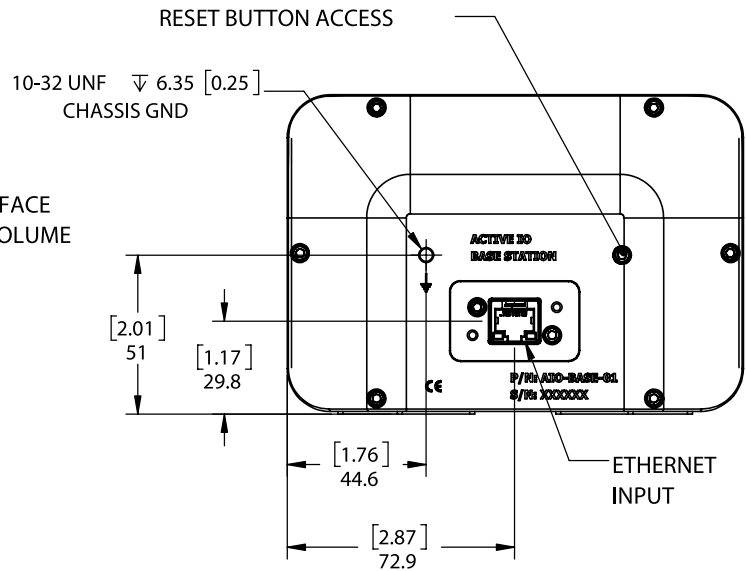

## Technical Drawing

MOUNTING HOLE

ORIENT THIS FACE TOWARDS VOLUME

USE OptiTrack PART: ACC0058 RJ-45 PROTECTIVE BOOT TO PROTECT MATING RJ-45 CONTACTS FROM CONTAMINATION IN OUTDOOR ENVIRONMENTS

All specifications are subject to change without notification.